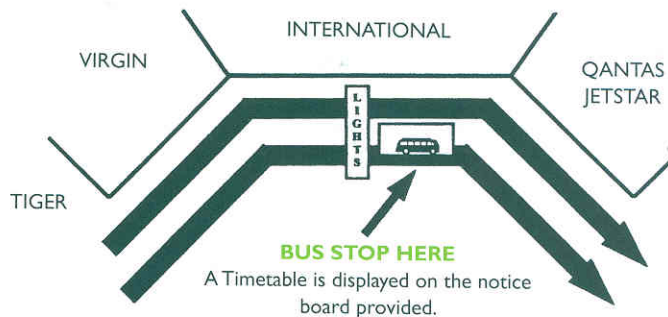

FROM MELBOURNE AIRPORT

SVC	DEPART AIRPORT	ARRIVE MELTON	ARRIVE B/MARSH	ARRIVE BALLARAT	ARRIVE* CRESWICK
2	6.30AM	7.00AM	7.15AM	8.00AM	8.20AM
4	7.50AM	8.20AM	8.35AM	9.20AM	
6	9.30AM	10.00AM	10.15AM	11.00AM	
8	12.15PM	12.45PM	1.00PM	1.45PM	2.05PM
10	2.15PM	2.45PM	3.00PM	3.45PM	4.05PM
12	3.00PM	3.30PM	3.45PM	4.30PM	
14	5.00PM	5.45PM	6.00PM	6.45PM	
16	7.15PM	7.45PM	8.00PM	8.45PM	9.05PM
18	9.00PM	9.30PM	9.45PM	10.30PM	10.50PM

* CRESWICK SERVICES OPERATE ON DEMAND. BOOKINGS MUST BE MADE 48HRS IN ADVANCE.

PASSENGERS PLEASE NOTE:

- All services should be pre booked, to guarantee a seat.
- All email bookings must be booked at least 48hrs in advance.
- If your domestic flight arrival is delayed, please contact our driver to inform them before collecting luggage. Bus departure can be delayed by up to 10 minutes for all services except the last departure of the day, which can wait up to 15 minutes. If your plane has a significant delay we can book you onto our next service.
- For a domestic flight we recommend you allow 30 minutes between the scheduled arrival of the bus and your check in time with the airline.
- Airport Shuttlebus does not operate on Christmas Day.

WEEKENDS & PUBLIC HOLIDAYS FROM BALLARAT

SVC	DEPART* CRESWICK	DEPART BALLARAT	DEPART B/MARSH	DEPART MELTON	ARRIVE AIRPORT
21	4.30AM	5.00AM	5.40AM	5.55AM	6.35AM
23		9.30AM	10.10AM	10.25AM	11.10AM
25	10.30AM	11.00AM	11.40AM	11.55AM	12.35PM
27	12.30PM	1.00PM	1.40PM	1.55PM	2.35PM
29		3.00PM	3.40PM	3.55PM	4.35PM
31		5.30PM	6.10PM	6.25PM	7.00PM

FROM MELBOURNE AIRPORT

SVC	DEPART AIRPORT	ARRIVE MELTON	ARRIVE B/MARSH	ARRIVE BALLARAT	ARRIVE* CRESWICK
22	7.00AM	7.30AM	7.45AM	8.30AM	
24	11.30AM	12.00PM	12.15PM	1.00PM	1.20PM
26	1.15PM	1.45PM	2.00PM	2.45PM	
28	3.00PM	3.30PM	3.45PM	4.30PM	
30	5.00PM	5.30PM	5.45PM	6.30PM	6.50PM
32	7.30PM	8.00PM	8.15PM	9.00PM	9.20PM